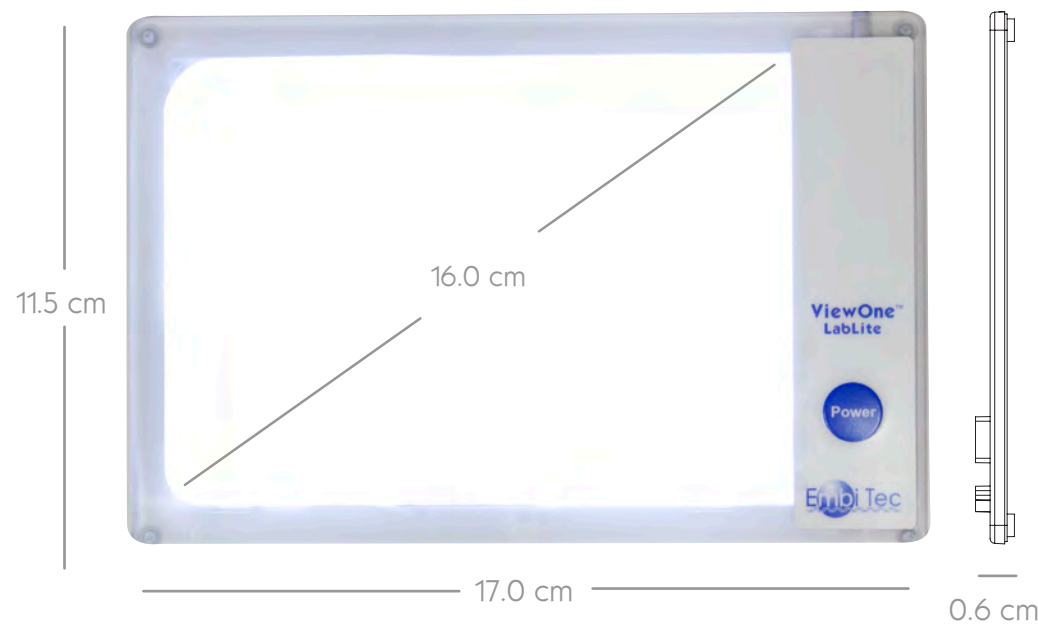

ViewOne™ LabLite Set

*Includes ViewOne LabLite and all accessories

Catalog No.
 VL-1200
 \$199

ViewOne LabLite

ViewOne to View All!

- It may be tiny, but it's versatile - use it to view your Coomassie Blue gels, help you pipette your plates or pick colonies!
- And that's all in a sleek, water-resistant enclosure, thinner than the standard CD case!

When things are small and hard to see,
a ViewOne is all you need - take it from me!

-Quote from old guy in lab

Catalog No.
VL-1000
\$145

But wait, there are accessories...

Prop It Up with Stands!

- Work on the ViewOne LabLite at a 15° or 25° angle.
- Propped high enough for the comfortable viewing angle, without compromising the comfortable pipetting angle.

96-well Template!

- Go ahead, mark and label what you need without intrusively marking up your plate.
- Now there's no confusion about which well you're picking.