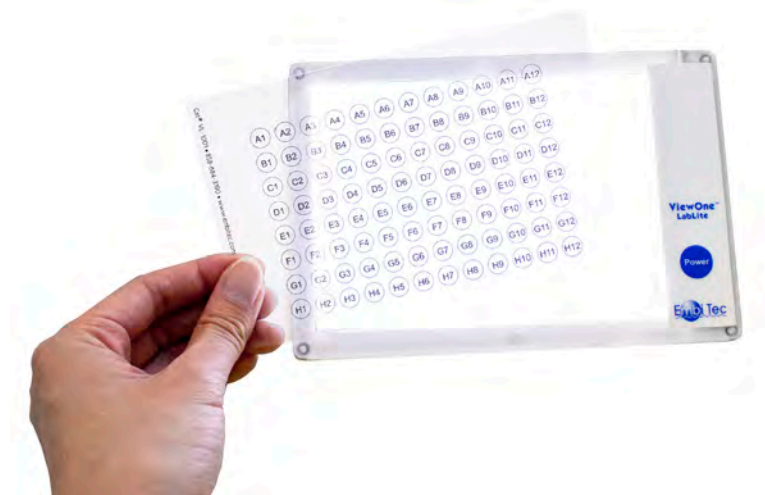

ViewOne™ LabLite Set

*Includes ViewOne LabLite and all accessories

Catalog No.
 VL-1200
 \$199

ViewOne LabLite

ViewOne to View All!

- It may be tiny, but it's versatile - use it to view your Coomassie Blue gels, help you pipette your plates or pick colonies!
- And that's all in a sleek, water-resistant enclosure, thinner than the standard CD case!

When things are small and hard to see,
a ViewOne is all you need - take it from me!

-Quote from old guy in lab

Catalog No.
VL-1000
\$145

But wait, there are accessories...

Prop It Up with Stands!

- Work on the ViewOne LabLite at a 15° or 25° angle.
- Propped high enough for the comfortable viewing angle, without compromising the comfortable pipetting angle.

96-well Template!

- Go ahead, mark and label what you need without intrusively marking up your plate.
- Now there's no confusion about which well you're picking.