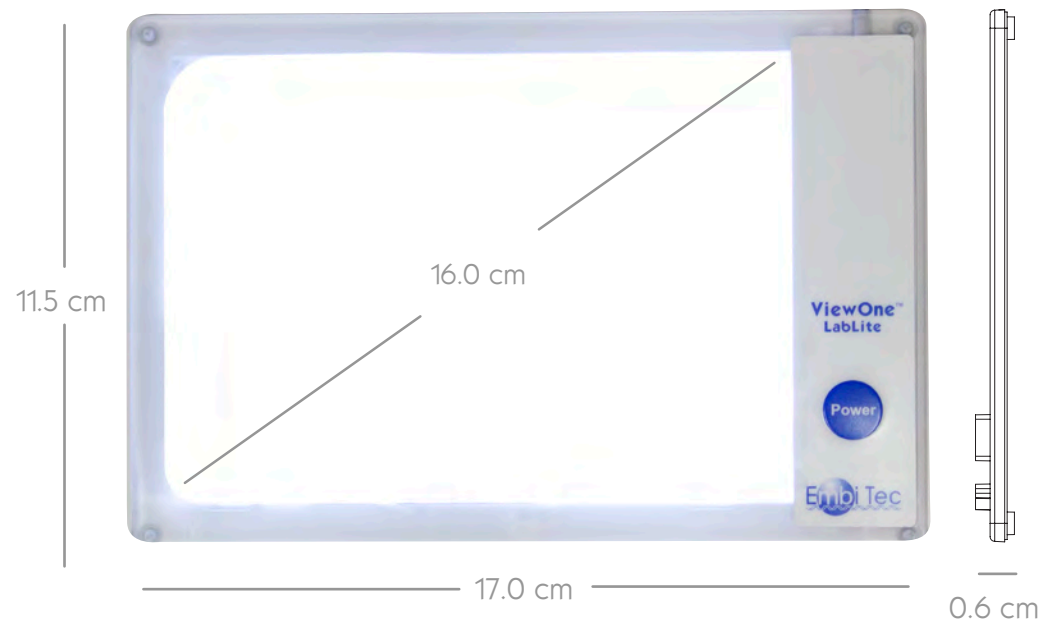

ViewOne™ LabLite Set

*Includes ViewOne LabLite and all accessories

Catalog No.
 VL-1200
 \$199

ViewOne LabLite

ViewOne to View All!

- It may be tiny, but it's versatile - use it to view your Coomassie Blue gels, help you pipette your plates or pick colonies!
- And that's all in a sleek, water-resistant enclosure, thinner than the standard CD case!

When things are small and hard to see,
a ViewOne is all you need - take it from me!

-Quote from old guy in lab

Catalog No.
VL-1000
\$145

But wait, there are accessories...

Prop It Up with Stands!

- Work on the ViewOne LabLite at a 15° or 25° angle.
- Propped high enough for the comfortable viewing angle, without compromising the comfortable pipetting angle.

96-well Template!

- Go ahead, mark and label what you need without intrusively marking up your plate.
- Now there's no confusion about which well you're picking.