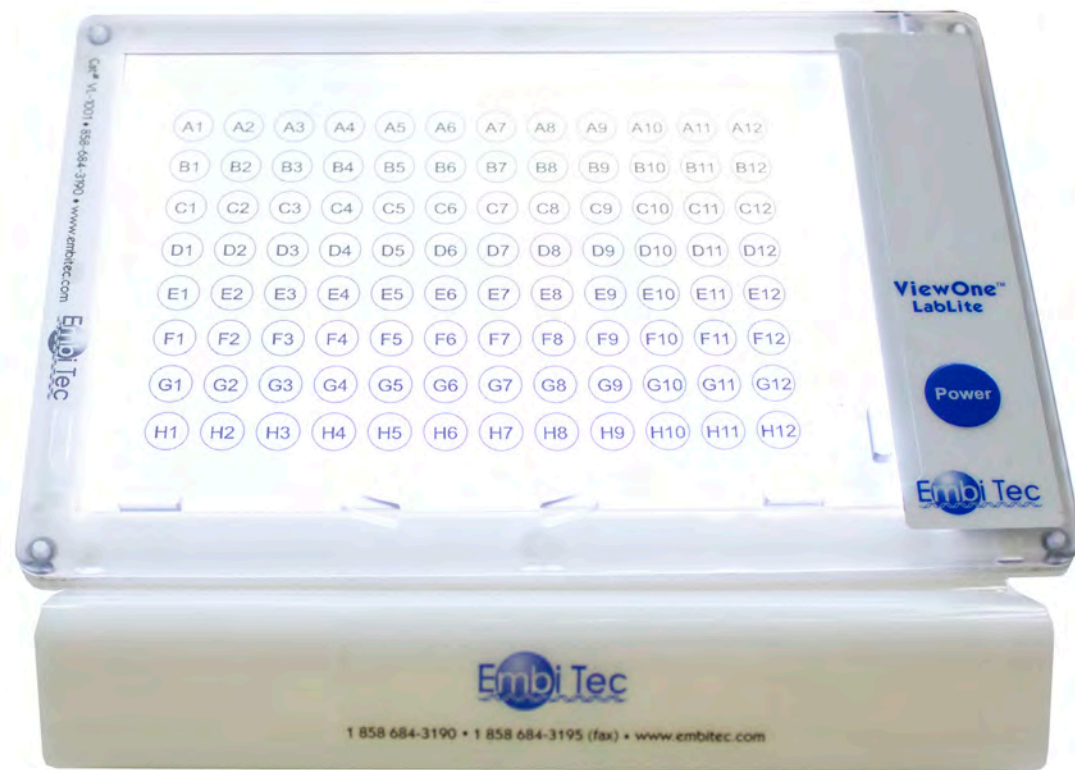

7738 Arjons Drive
 San Diego, CA 92126
 858 684-3190
 inquiry@embitec.com

Presorted Standard
 U.S. Postage
 PAID
 San Diego, CA
 Permit #2686

The Light Source is the Key
 Make Your Samples Easy to See

ViewOne LabLite Set

ViewOne™ LabLite Set

*Includes ViewOne LabLite and all accessories

Catalog No.
 VL-1200
 \$199

ViewOne LabLite

ViewOne to View All!

- It may be tiny, but it's versatile - use it to view your Coomassie Blue gels, help you pipette your plates or pick colonies!
- And that's all in a sleek, water-resistant enclosure, thinner than the standard CD case!

When things are small and hard to see,
a ViewOne is all you need - take it from me!

-Quote from old guy in lab

Catalog No.
VL-1000
\$145

But wait, there are accessories...

Prop It Up with Stands!

- Work on the ViewOne LabLite at a 15° or 25° angle.
- Propped high enough for the comfortable viewing angle, without compromising the comfortable pipetting angle.

96-well Template!

- Go ahead, mark and label what you need without intrusively marking up your plate.
- Now there's no confusion about which well you're picking.