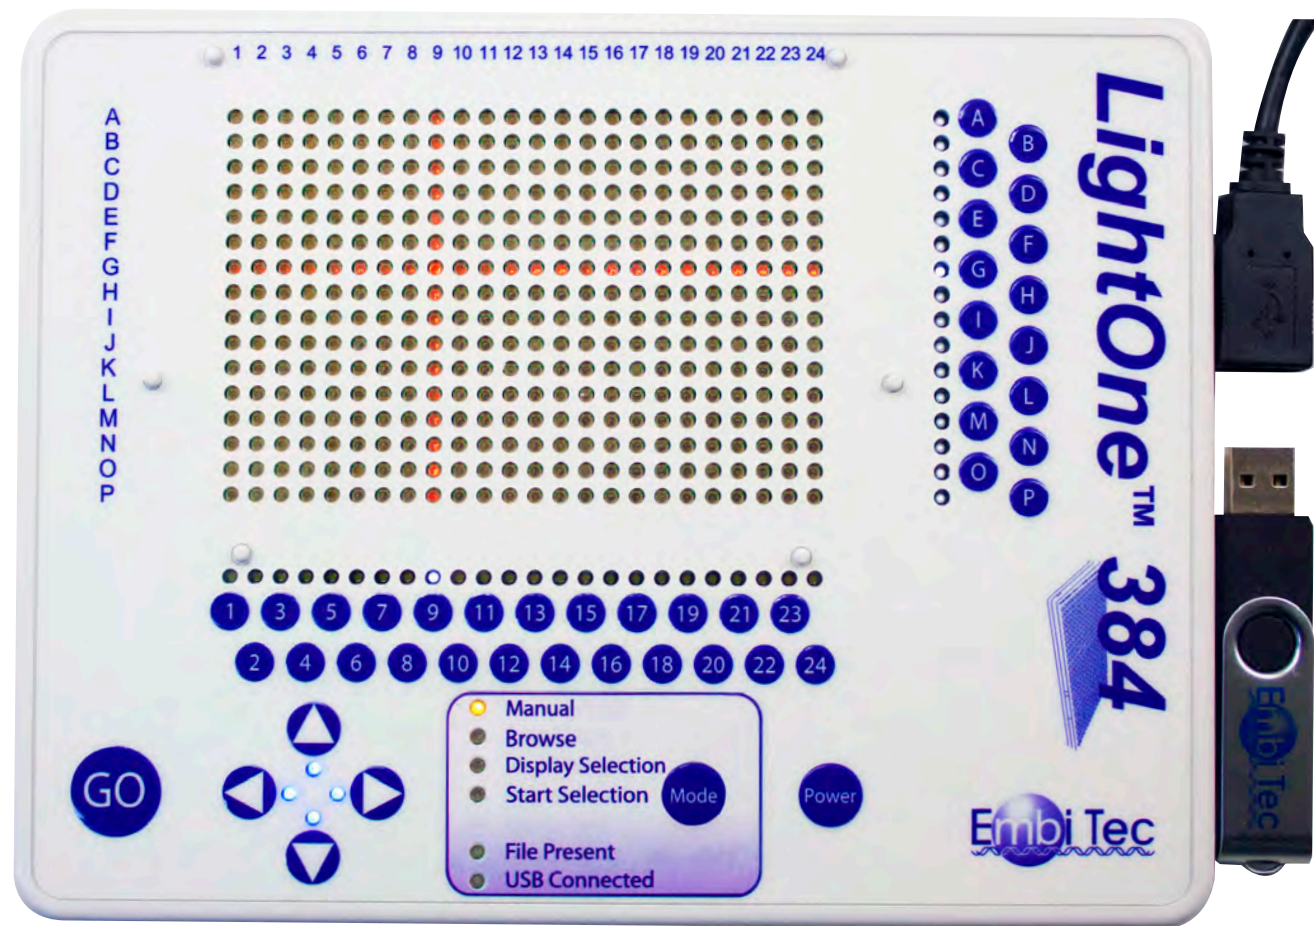

Pick the Right One  
With the LightOne

# LightOne Pro

Catalog No.  
LI-2100  
\$899

Bringing confidence well by well

## Cherry-Pick!

- Programmable for maximum flexibility
- Portable, stand-alone unit does not restrict you to being next to a computer
- **WARNING:** Will relieve high volumes of stress and induce relaxation. Use as much as needed

# Silicone 96-well adapter

- Avoids confusion when pipetting a 96-well plate
- Fits non-skirted, semi-skirted or fully skirted plates

384-well

96-well