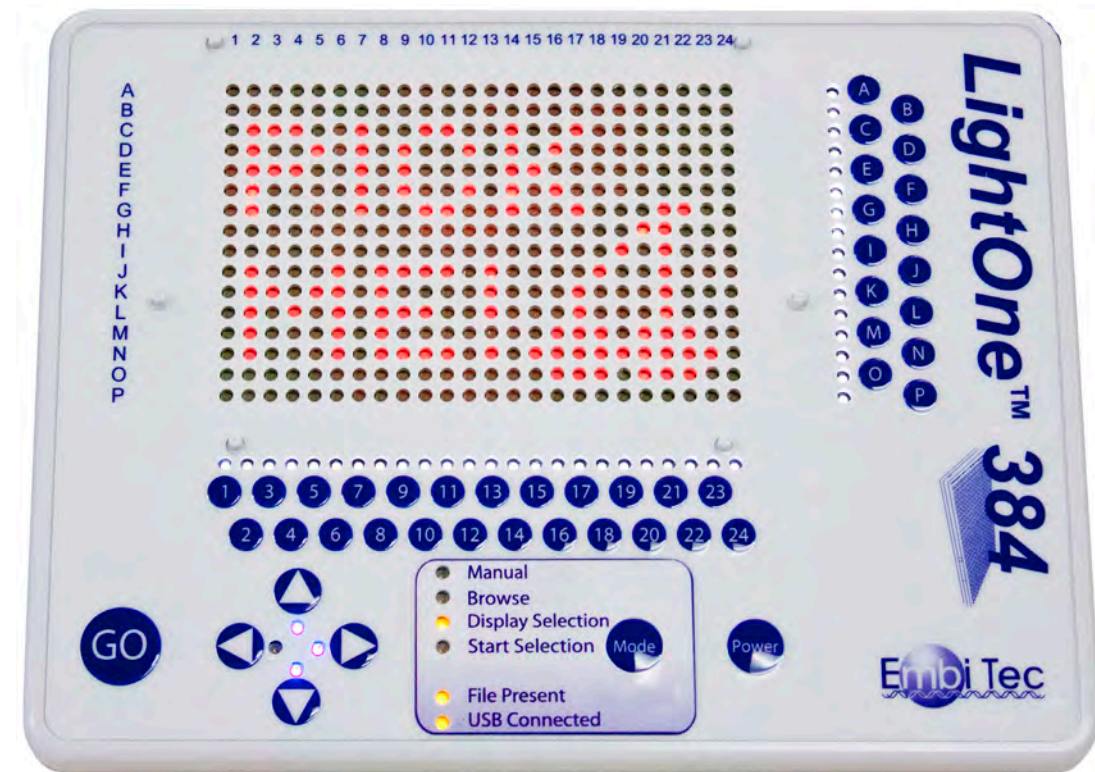

Pick the Right One  
With the LightOne

# LightOne Pro

Catalog No.  
LI-2100  
\$899

Bringing confidence well by well

## Cherry-Pick!

- Programmable for maximum flexibility
- Portable, stand-alone unit does not restrict you to being next to a computer
- **WARNING:** Will relieve high volumes of stress and induce relaxation. Use as much as needed

# Silicone 96-well adapter

- Avoids confusion when pipetting a 96-well plate
- Fits non-skirted, semi-skirted or fully skirted plates

384-well

96-well