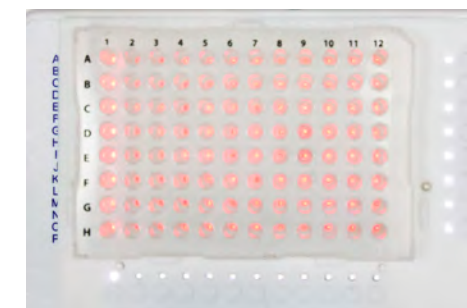

# Silicone 96-well adapter

- Avoids confusion when pipetting a 96-well plate
- Fits non-skirted, semi-skirted or fully skirted plates

384-well

96-well