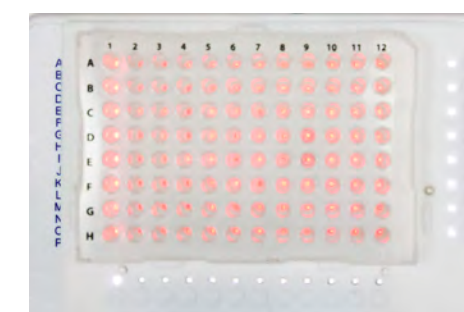

## Silicone 96-well adapter

- Avoids confusion when pipetting a 96-well plate
- Fits non-skirted, semi-skirted or fully skirted plates

384-well

96-well