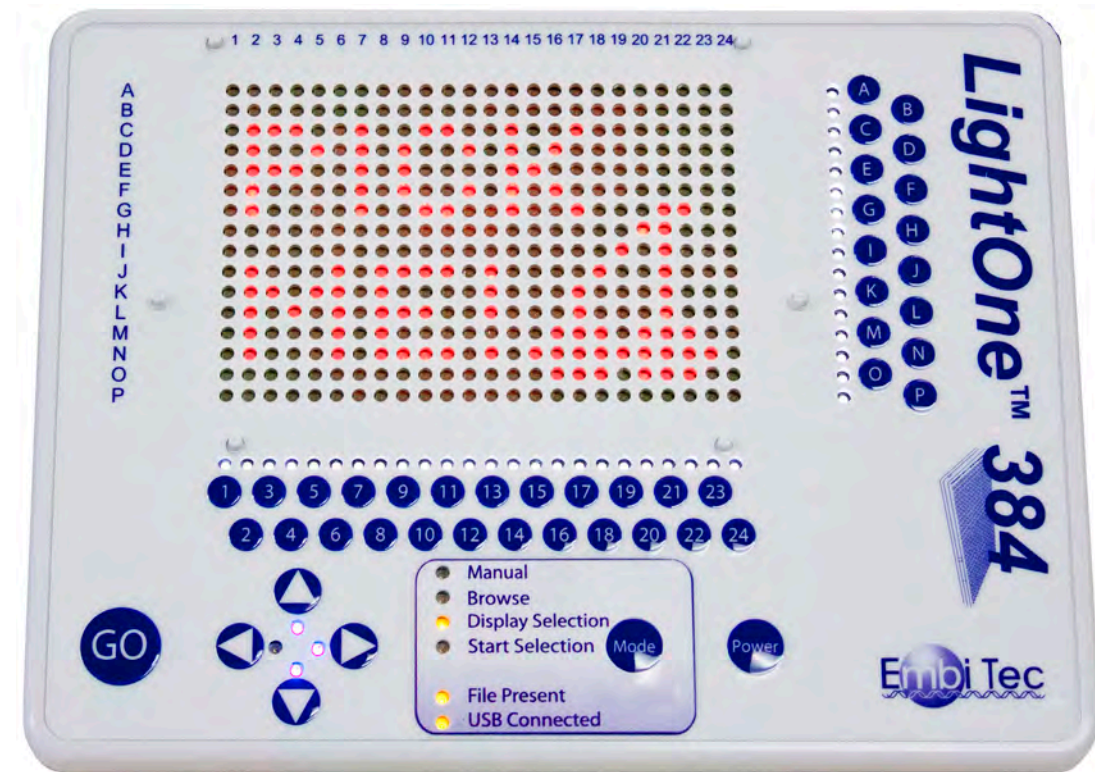

Pick the Right One  
With the LightOne

# LightOne Pro

Catalog No.  
LI-2100  
**\$899**

Bringing confidence well by well

## Cherry-Pick!

- Programmable for maximum flexibility
- Portable, stand-alone unit does not restrict you to being next to a computer
- **WARNING:** Will relieve high volumes of stress and induce relaxation. Use as much as needed

## Silicone 96-well adapter

- Avoids confusion when pipetting a 96-well plate
- Fits non-skirted, semi-skirted or fully skirted plates

384-well

96-well