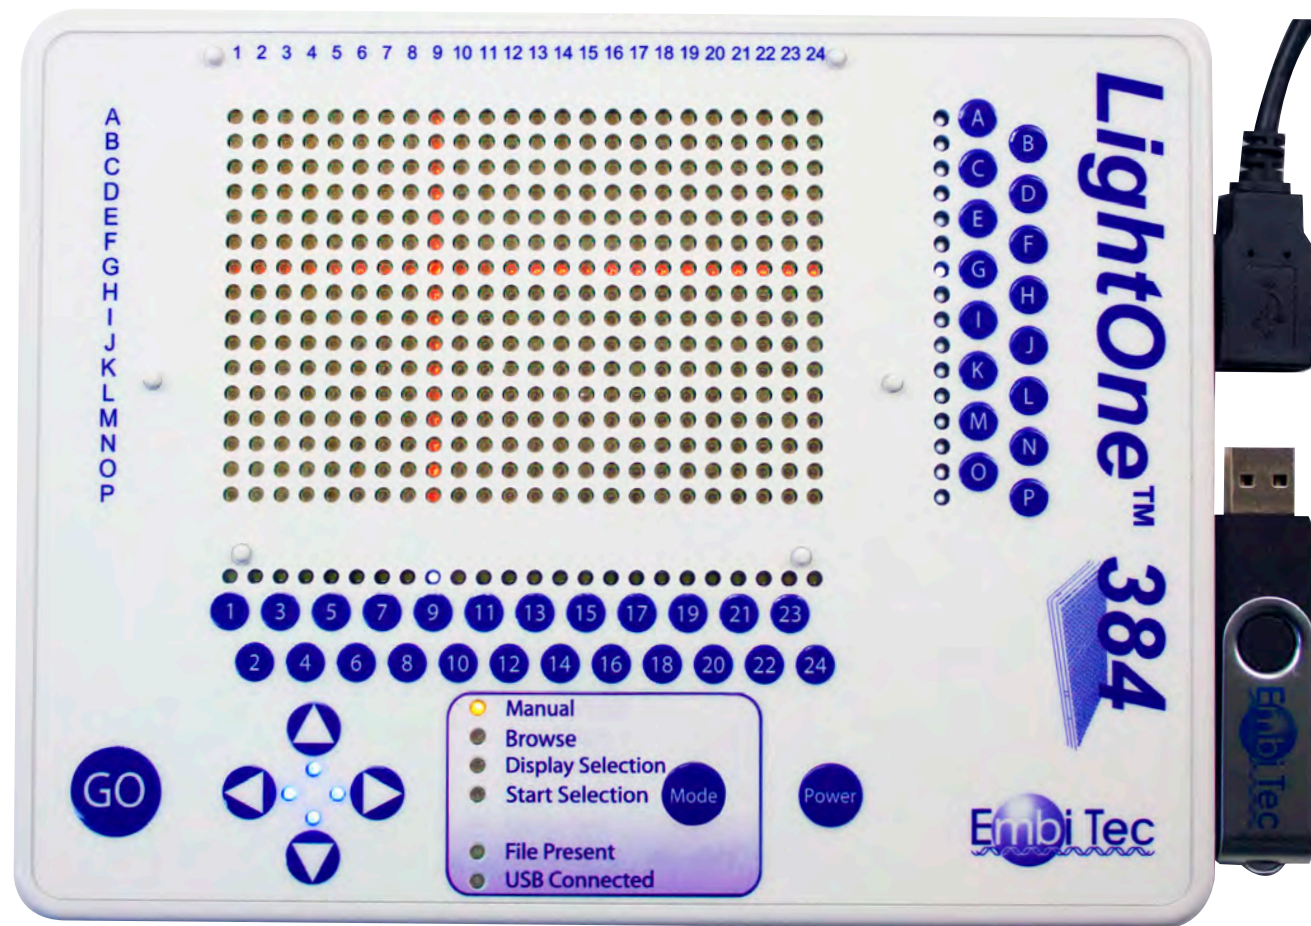

Pick the Right One  
With the LightOne

# LightOne Pro

Catalog No.  
LI-2100  
**\$899**

Bringing confidence well by well

## Cherry-Pick!

- Programmable for maximum flexibility
- Portable, stand-alone unit does not restrict you to being next to a computer
- **WARNING:** Will relieve high volumes of stress and induce relaxation. Use as much as needed

## Silicone 96-well adapter

- Avoids confusion when pipetting a 96-well plate
- Fits non-skirted, semi-skirted or fully skirted plates

384-well

96-well